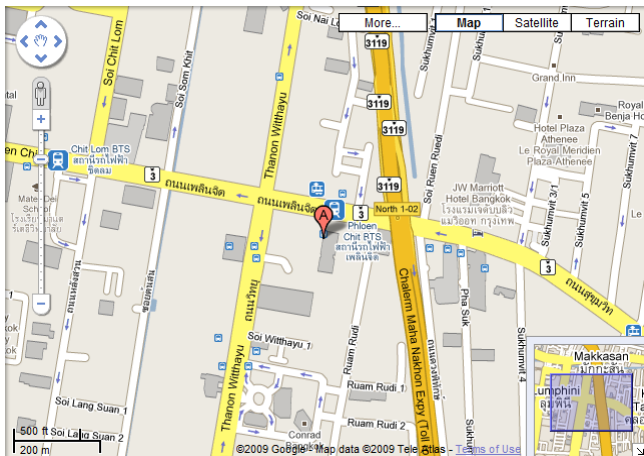

LOCATION BANGKOK

By BTS Skytrain

Take the skytrain to Ploenchit BTS station. Go to Exit 2. When you come down on the street, make a u-turn and go backwards to Mahatun Plaza, the building on the picture to the right. The main entrance is in the first side street on your right hand side.

By car

Coming from Sukhumvit, drive past the railway line to cross over to Ploenchit Road. Keep left. Enter the first side street on the left after Soi Ruam Ruedee. You will see Mahatun Plaza, the building on the picture. The entrance to the parking is at the back of the building.

Coming from all other areas, drive through Wireless/Withayu road to the Soi Ruam Ruedee intersection. Drive through Soi Ruam Ruedee to Ploenchit Road and Novotel and turn left. Enter the first side street on the left after Soi Ruam Ruedee. You will see Mahatun Plaza, the building on the below picture. The entrance to the parking is at the back of the building.

Norway Connect in Bangkok

c/o Blue Business Solutions
Mahatun Plaza, 14th Fl., 888/142 Ploenchit Rd.
Bangkok 10330, Thailand
Tel: +66 2627 3040

Geographic Coordinates:
13°44'33.26"N, 100°32'55.61"E
Google Maps [Link](#).