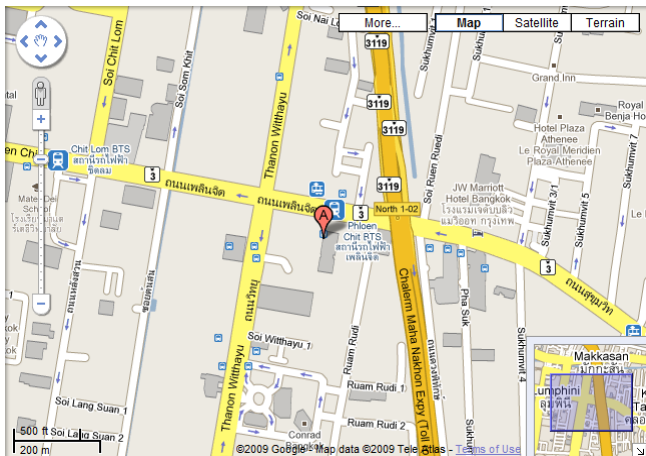

LOCATION BANGKOK

By BTS Skytrain

Take the skytrain to Ploenchit BTS station. Go to Exit 2. When you come down on the street, make a u-turn and go backwards to Mahatun Plaza, the building on the picture to the right. The main entrance is in the first side street on your right hand side.

By car

Coming from Sukhumvit, drive past the railway line to cross over to Ploenchit Road. Keep left. Enter the first side street on the left after Soi Ruam Ruedee. You will see Mahatun Plaza, the building on the picture. The entrance to the parking is at the back of the building.

Coming from all other areas, drive through Wireless/Withayu road to the Soi Ruam Ruedee intersection. Drive through Soi Ruam Ruedee to Ploenchit Road and Novotel and turn left. Enter the first side street on the left after Soi Ruam Ruedee. You will see Mahatun Plaza, the building on the below picture. The entrance to the parking is at the back of the building.

Norway Connect in Bangkok

Mahatun Plaza, 14th FL., 888/142 Ploenchit Rd.
Bangkok 10330, Thailand
Tel: +66 2627 3040

Geographic Coordinates:
13°44'33.26"N, 100°32'55.61"E
Google Maps [Link](#).